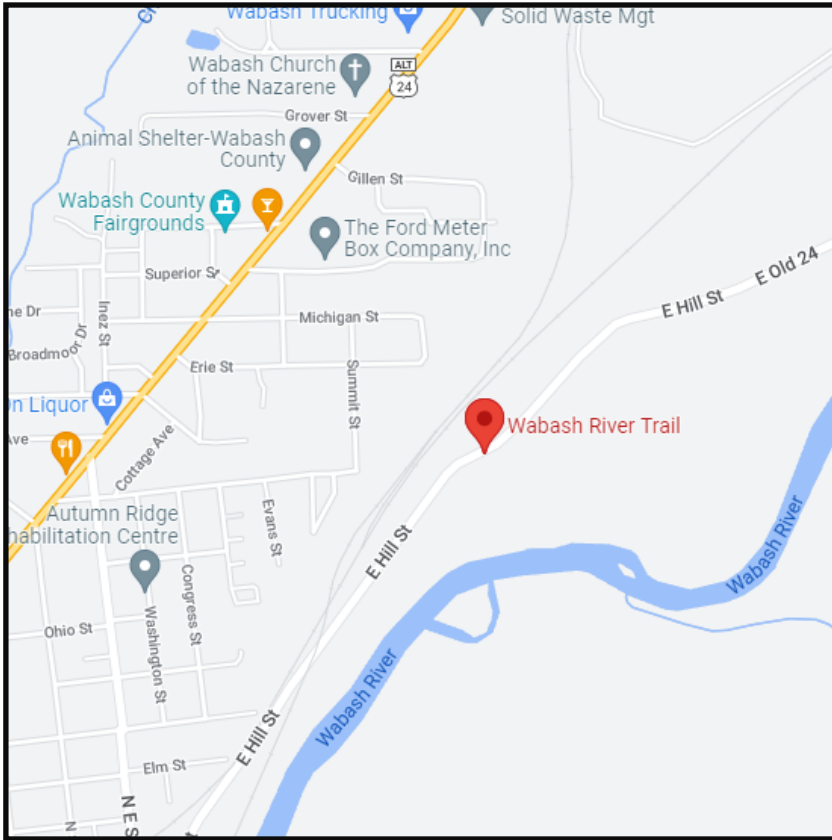

weed wrangle[®] Indiana

Map Pin: 40.805912, -85.807869

March 11, 2023

Meet at TrailHead East of 760 E Hill St

Wabash, IN. 46992

1 - 3pm

Dress for the weather, perhaps layers; bring work gloves, etc. Have tools? Bring them!
(No chainsaws)